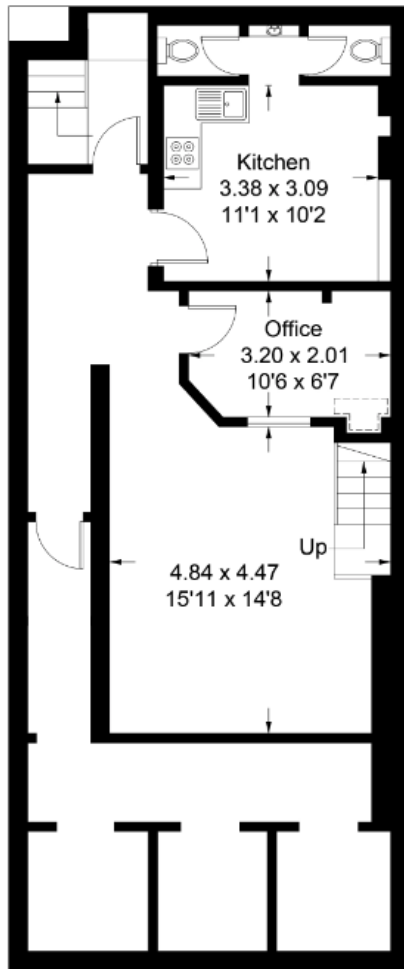

82 Shepherds Bush Road - Floor plan – NOT TO SCALE

Basement

 = Reduced headroom below 1.5m / 5'0

Ground Floor

Illustration for identification purposes only, measurements are approximate, not to scale. FloorplansUsketch.com © 2017 (ID332954)