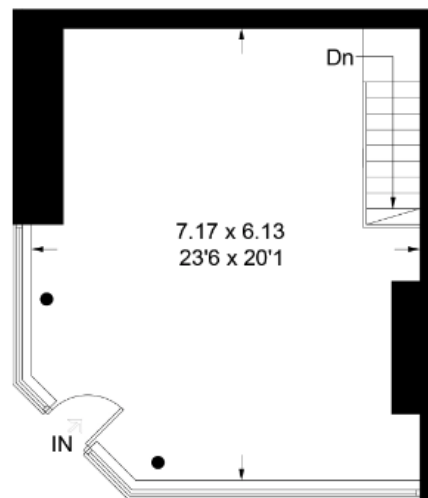

82 Shepherds Bush Road - Floor plan – NOT TO SCALE

Basement

 = Reduced headroom below 1.5m / 5'0

Ground Floor

Illustration for identification purposes only, measurements are approximate, not to scale. FloorplansUsketch.com © 2017 (ID332954)